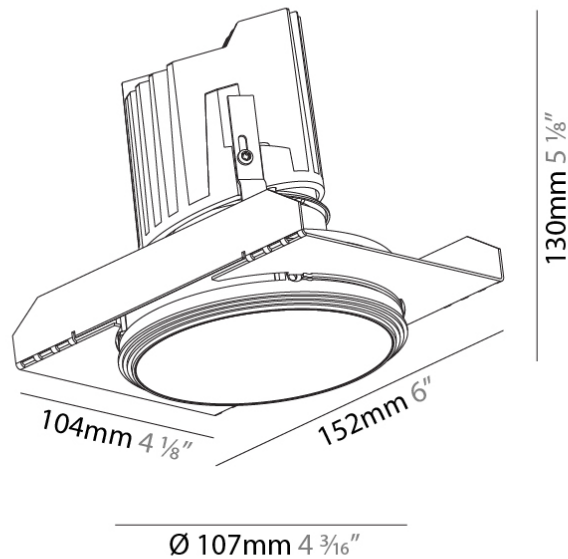

ELECTRICAL

Lamp Type: LED (Zhaga Standard)
Input Wattage (W): 13
Total Output Wattage (W): 11.8
Dimming: Tri-Mode (Non-Dimming and Phase Dimming (120Vac only) and 0-10V Dimming)
Driver Included: No
Driver Location: Recessed Housing
Driver Type: Constant Current - Universal
Driver Class: Class 2
Housing: See components
Input Voltage (V): 120 - 277
Constant Current (MA): 350

LED

Number of LEDs: 1
Color Temperature (°K): 2700 / 3000 / 3500 / 4000
Max. Delivered Lumen (lm): 876 / 909 / 955 / 974
Nominal Lumen (lm): 1304 / 1352 / 1421 / 1450
CRI: >90 CRI
Efficiency (%): 87.9 / 88.4 / 87.9
Lamp Life (hrs): 50000
Upon Request: RGB-W Tunable White Special Color Temperature Special LED

OPTICAL

Reflector°: 18 / 42 / 60
Optic°: Lens Pack - No Lens / Linear Spread Lens / Honeycomb / Spread Lens
Upon Request: Special Beam Angles

RATINGS AND CERTIFICATIONS

382, F 416-247-9319, www.zaneen.com

Created by Interchange for North American Standards at the end of the existing Model #. For assistance on 'custom' specifications, contact zteam@zaneen.com. In a constant effort to supply the best product, we reserve the right to change specifications or materials without notice. The most recent specification sheets are found at zaneen.com

IP rating: IP20