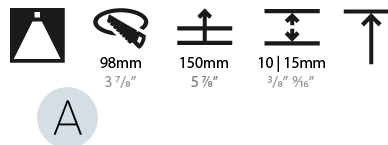

GENERAL

Series: Bioniq
Subseries: Bioniq Round Deep
Brand: Prolicht
Division: Architectural
Mounting Type: Recessed
Mounting Location: Ceiling
Subcategory: Downlight

PHYSICAL

Shape: Round
Diameter (mm): 107
Diameter (in): 4 3/16
Height (mm): 130
Height (in): 5 1/8
Ceiling Thickness (mm): 10 / 12.5 / 15
Ceiling Thickness (in): 3/8 or 1/2 or 9/16
Min. Recessing Depth (mm): 150
Min. Recessing Depth (in): 5 7/8
Light Distribution: Downlight
Weight (kg): 0.506
Weight (lbs): 1.12
Fixture Finish: SSR / BKV / CWI / CRY / HAB / LAG / UFT / ITA / RUA / RUR / MIC / FTG / MYG / TWT / LOD / PUS / FRO / FUP / KIA / POP / BLS / SPG / MEY / GOH / GUM / CHC / COM / ABZ / JAG / OBR / MOS / ROR
Fixture Material: Aluminum Die Cast
Cut-out Measurements: 98mm / 3 7/8"

ELECTRICAL

Lamp Type: LED (Zhaga Standard)
Total Output Wattage (W): 15
Dimming: Dali Dimming
Driver Included: No
Driver Location: Recessed Housing
Driver Type: Constant Current - 120Vac
Housing: See components
Input Voltage (V): 120
Constant Current (MA): 350

LED

Number of LEDs: 1
Color Temperature (°K): Warm Dim
Max. Delivered Lumen (lm): 760
Nominal Lumen (lm): 1140
CRI: >90 CRI

OPTICAL

Reflector: 20 / 40 / 60

RATINGS AND CERTIFICATIONS

Certified By: Certified for North American Standards
IP rating: IP20