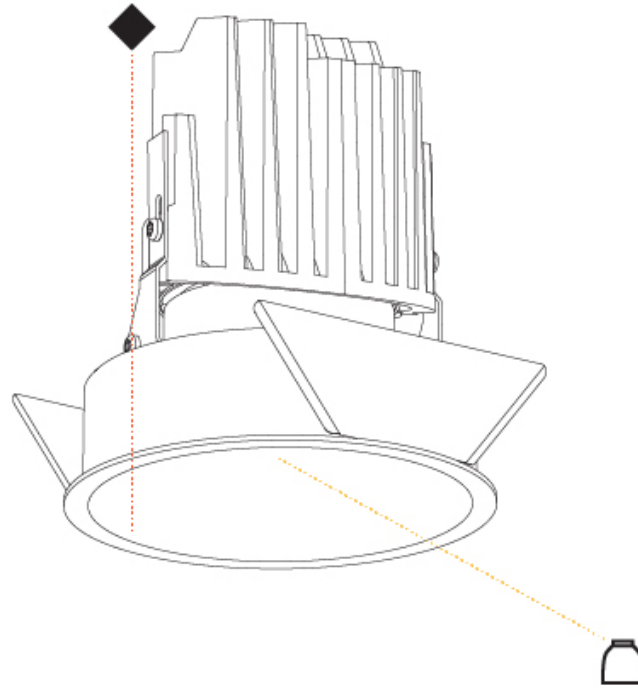

BIONIQ ROUND DEEP RECESSED

A35544-

PROJECT _____

TYPE _____

SPECIFIER _____

QUANTITY _____

DATE _____

A